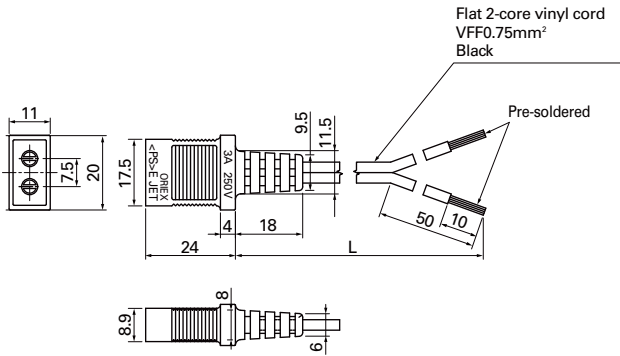

Products Compliant with Electrical Appliance and Material Safety Law (unit : mm)

**For 80×80×25mm 80×80×38mm 92×92×25mm
120×120×25mm**

Model	Power cord length (L) [mm]	Mass [g]
489-016-L10	1,000	34
489-016-L21	2,100	64

● Be careful not to damage the plug/cord when taking them out of the package.